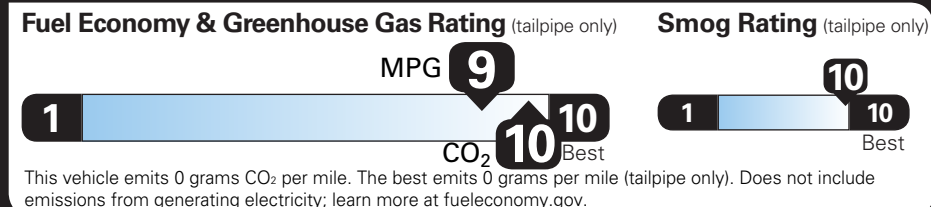

Actual results will vary for many reasons, including driving conditions and how you drive and maintain your vehicle. The average new vehicle gets 29 MPG and costs $8,500 to fuel over 5 years. Cost estimates are based on 15,000 miles per year at $0.17 per kW-hr. MPGe is miles per gasoline gallon equivalent. Vehicle emissions are a significant cause of climate change and smog.

fueleconomy.gov
Calculate personalized estimates and compare vehicles

GOVERNMENT 5-STAR SAFETY RATINGS

This vehicle has not been rated by the government for overall vehicle score, frontal crash, side crash or rollover risk.

Source: National Highway Traffic Safety Administration (NHTSA)
www.safercar.gov or 1-888-327-4236

PARTS CONTENT INFORMATION

FOR VEHICLES IN THIS CARLINE:
U.S./CANADIAN PARTS CONTENT: 43%
MAJOR SOURCES OF FOREIGN PARTS CONTENT: CHINA 18%
KOREA 17%

NOTE: PARTS CONTENT DOES NOT INCLUDE FINAL ASSEMBLY, DISTRIBUTION, OR OTHER NON-PARTS COSTS.

FOR THIS VEHICLE:
FINAL ASSEMBLY POINT:
RAMOS ARIZPE, CZ MEXICO
COUNTRY OF ORIGIN:
ENGINE (MOTOR): KOREA
TRANSMISSION (ELECTRIC DRIVE UNIT): CHINA

This label has been applied pursuant to Federal law - Do not remove prior to delivery to the ultimate purchaser. *Includes Manufacturer's Recommended Pre-Delivery Service. Does not include dealer installed options and accessories not listed above, local taxes or license fees.

© 2009 General Motors LLC
GMLBL_PROD_0044 - 11/01/2025

On Better drives start with OnStar®
Activate today
Learn more at onstar.com, or scan the QR code
onstar.com/privacy

WARNING
Cancer and Reproductive Harm
www.P65Warnings.ca.gov/
passenger-vehicle
SEE OWNER'S MANUAL

ORDER NO FROF27 SALES CODE E
SALES MODEL CODE 6MR26
DEALER NO 36228
FINAL ASSEMBLY:
RAMOS ARIZPE, CZ MEXICO

VIN 3GYK3HM42TS161212 REISSUE

DEALER TO WHOM DELIVERED
CADILLAC OF CALABASAS
24400 CALABASAS RD
CALABASAS, CA 91302-1517