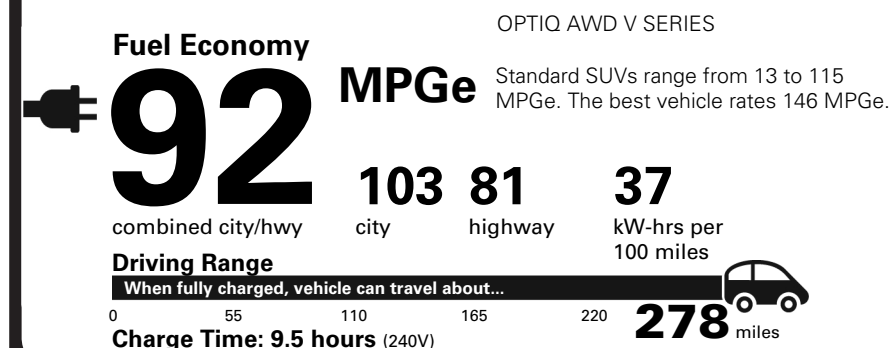

Electric Vehicle

You save \$3,750
in fuel costs over 5 years compared to the average new vehicle.

Annual fuel COST \$950

Actual results will vary for many reasons, including driving conditions and how you drive and maintain your vehicle. The average new vehicle gets 29 MPG and costs \$8,500 to fuel over 5 years. Cost estimates are based on 15,000 miles per year at \$0.17 per kW-hr. MPGe is miles per gasoline gallon equivalent. Vehicle emissions are a significant cause of climate change and smog.